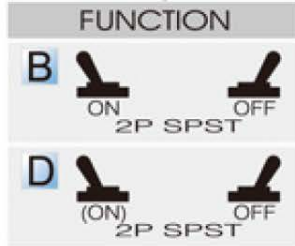

Toggle car switch w/ metal hexagonal & round screw net, 12V/10A, black, quick terminal

∅ 12.2

± 3 mm max

Unit: mm