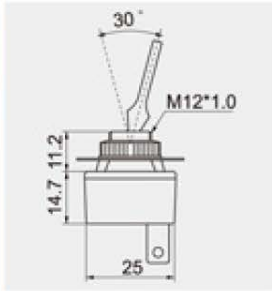

Toggle car switch w/ metal hexagonal & round screw net, 12V/10A, black, quick terminal

∅ 12.2

± 3 mm max

Unit: mm